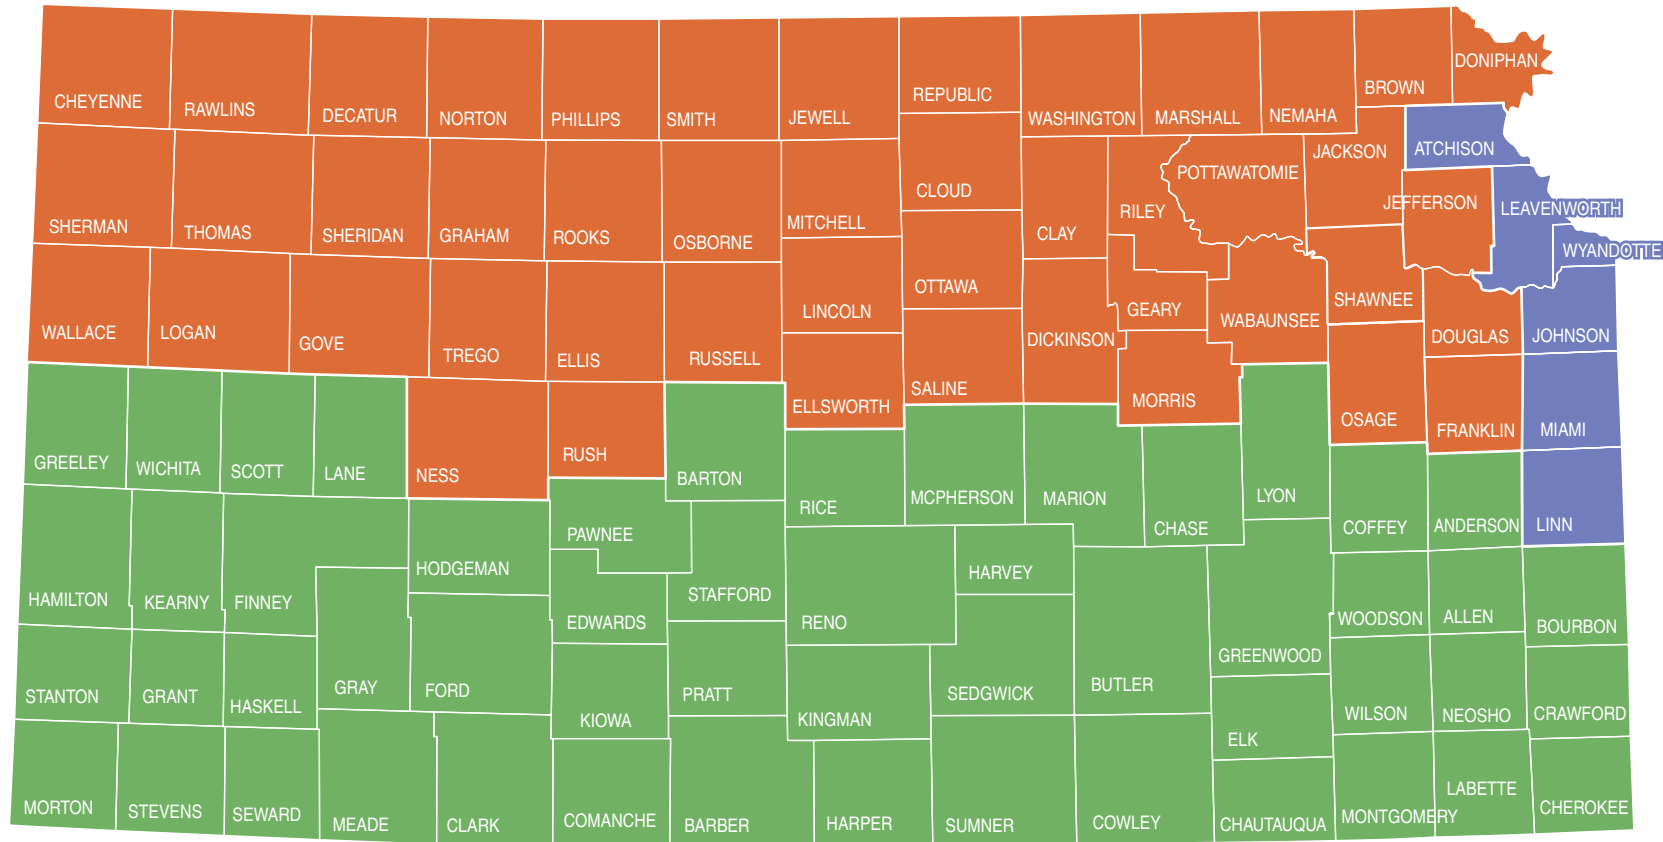

# KACCRRA State-wide Call Center Areas

- 785 Call Center Area
- 913 Call Center Area
- 316 & 620 Call Center Area